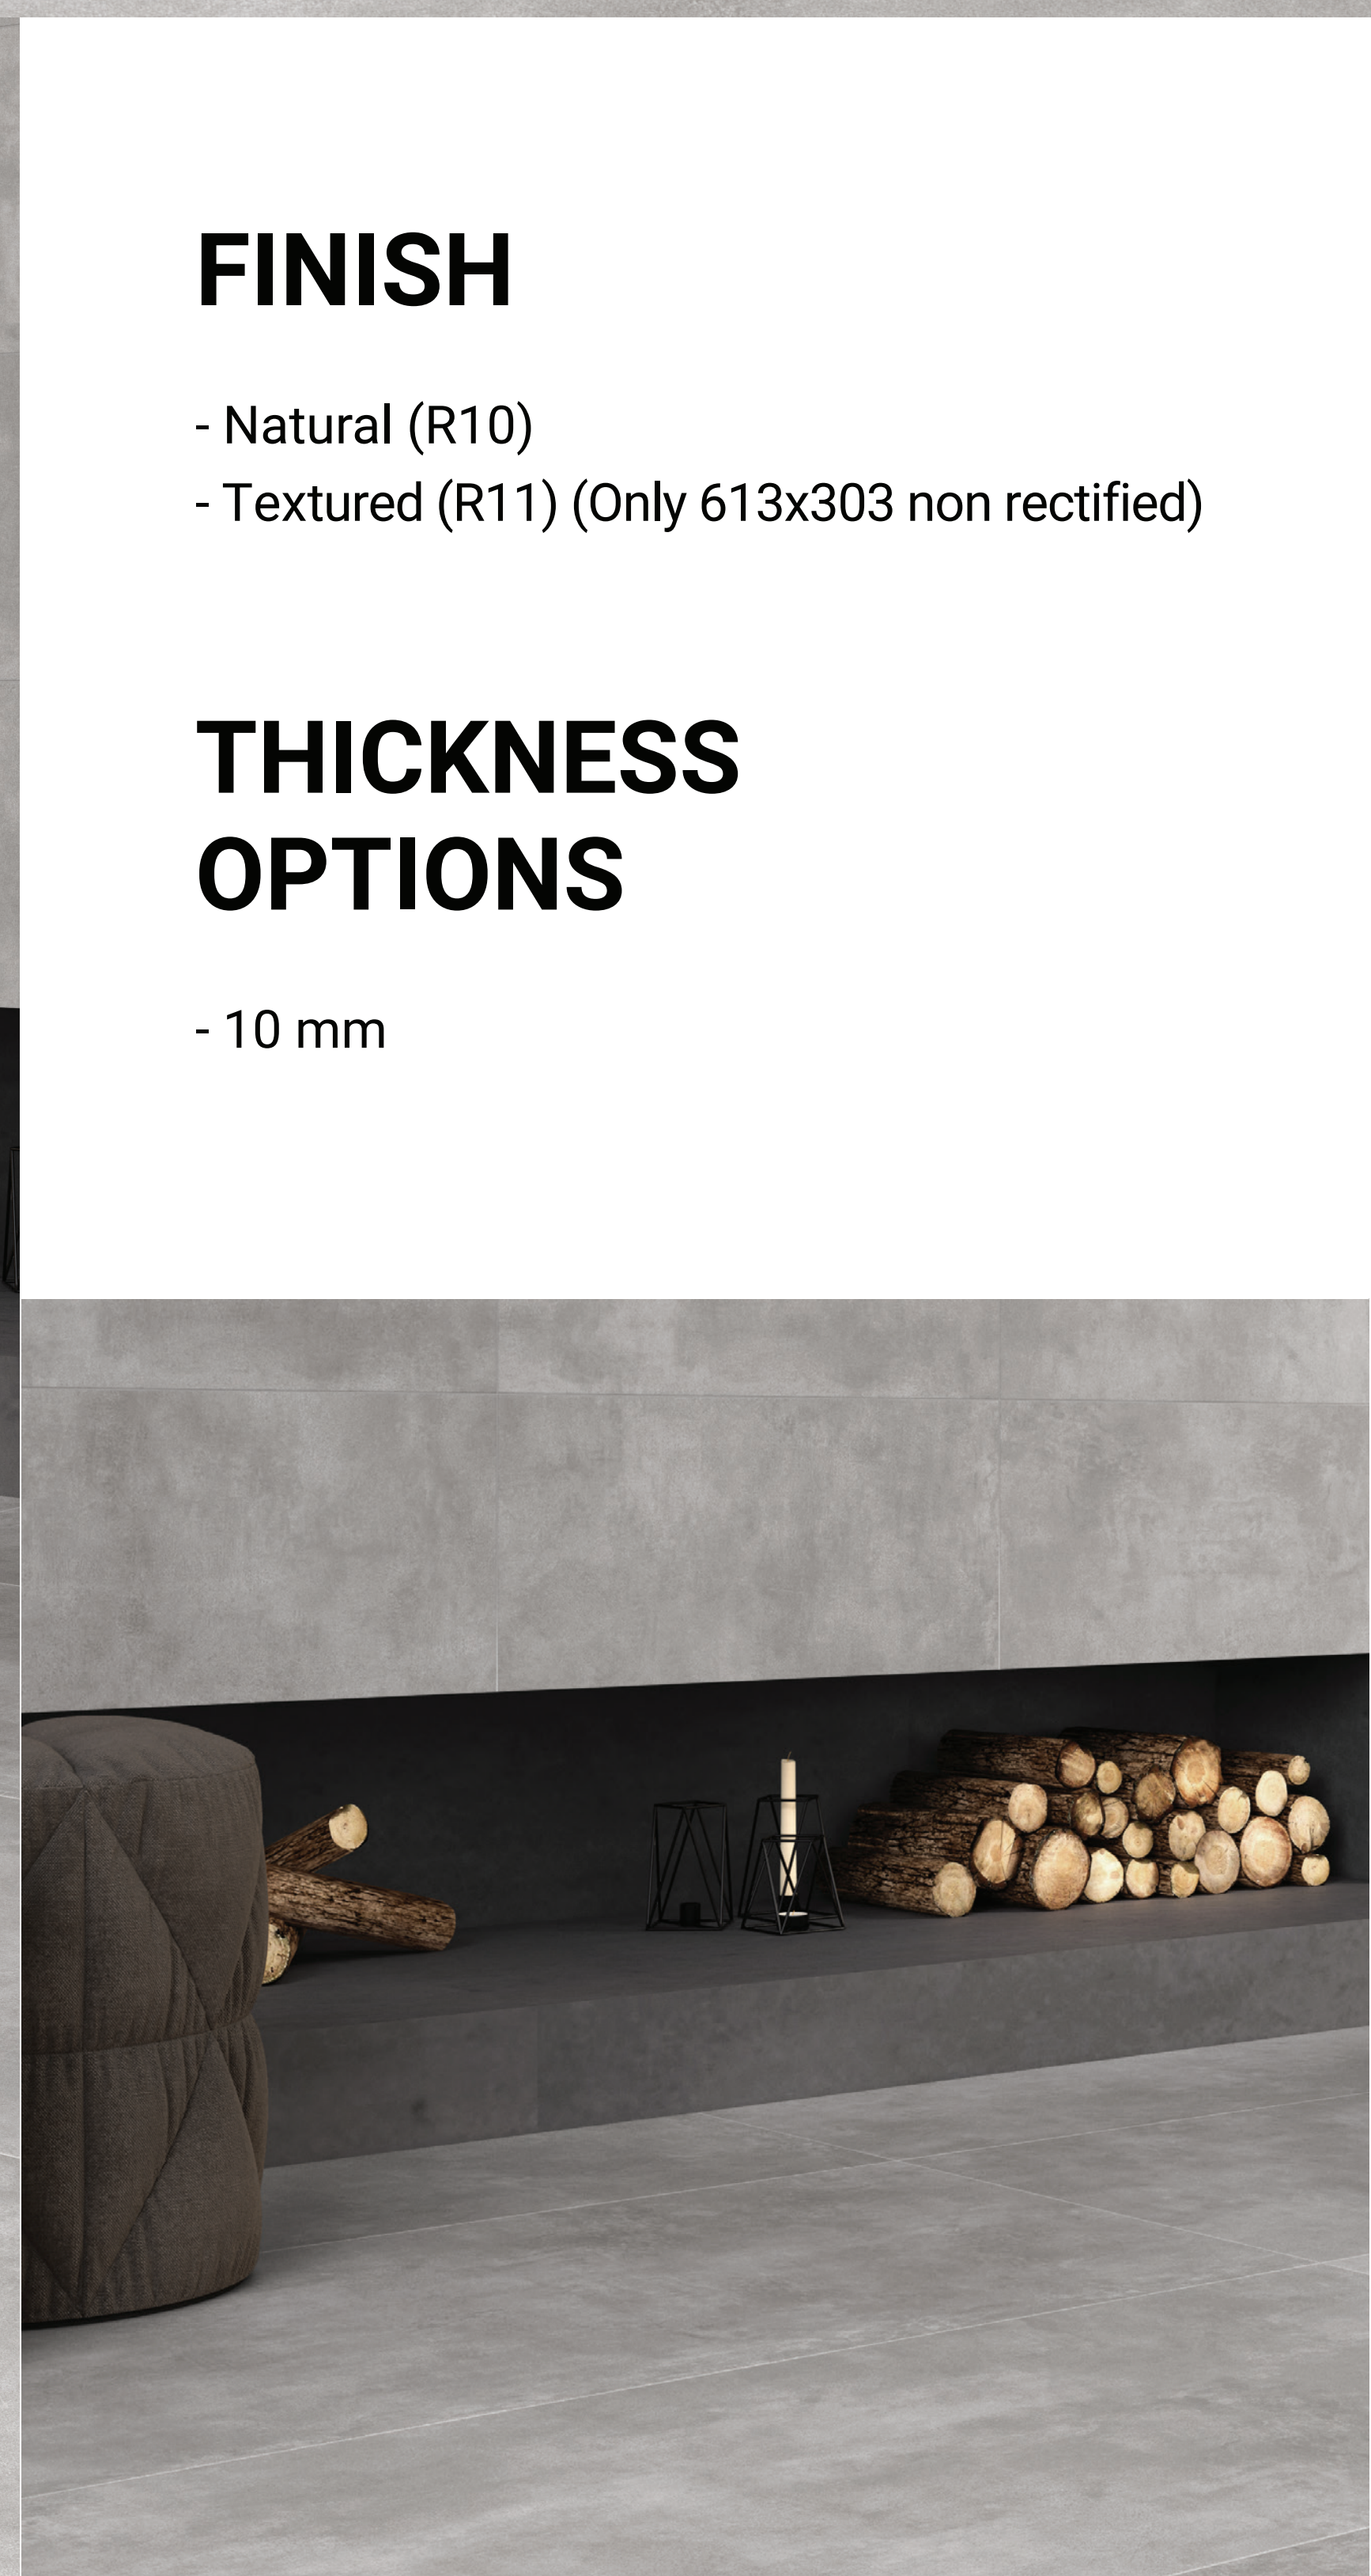

RENDER

Soft concrete lends itself to a variety of interior styles from modern to shabby chic let this collection envelop your interior and exterior with the unique look of concrete. Render is a collection that expresses the uniqueness of molded concrete that has been washed by craftsmen to remove the harshness of the molds, with stokes of the human hand they wiped away the impressions and leave the cement hues to dominate. Soft to the touch and easy on the eyes this is the perfect contemporary material available in easily combinable shades.

FINISH

- Natural (R10)
- Textured (R11) (Only 613x303 non rectified)

THICKNESS OPTIONS

- 10 mm

SIZE OPTIONS

- Stock: 1200 x 600 mm
- On order:
 - 613 x 303
 - 600 x 600 mm
 - 900 x 900 mm
 - 750 x 750 mm

RECOMMENDED APPLICATION