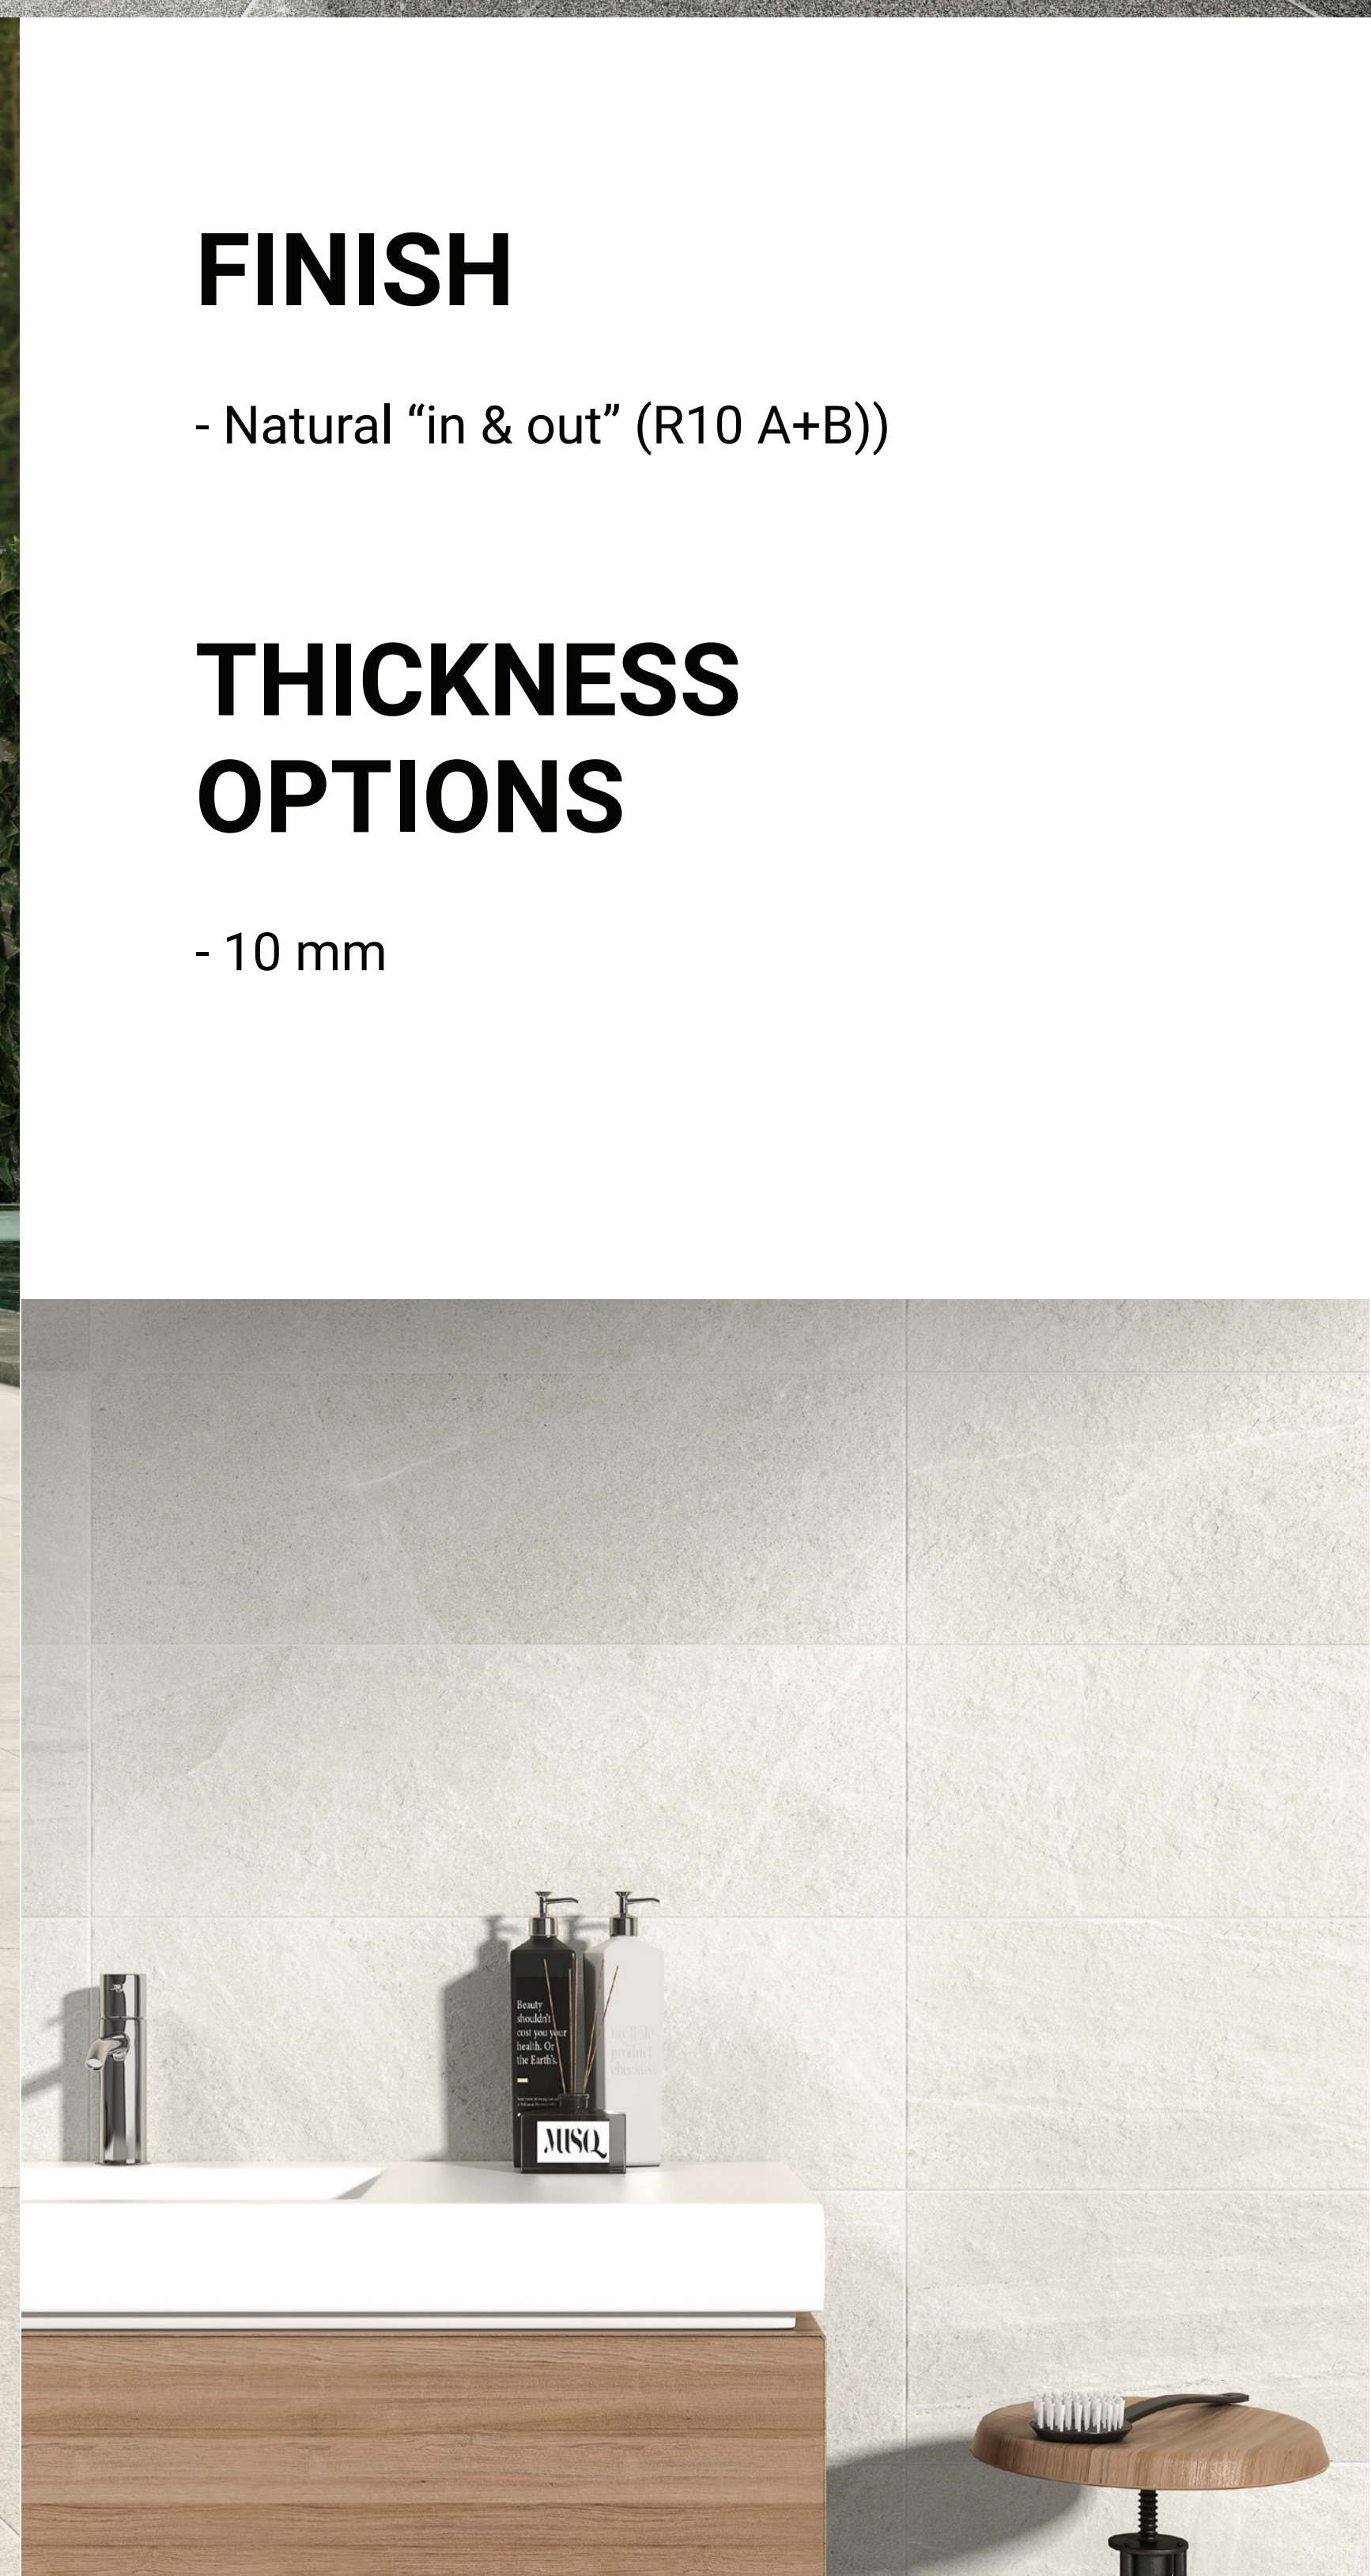

BASALTO

Waves of grainy silica sand fossilized for eternity in this magnificent stone commonly known as Basalt Evoque a rhythmic feeling of desert dunes dancing in the horizon. Bring this living collection into your home and it will bring character without monopolizing attention. Available in three beautiful combinable shades to create the right atmosphere with the latest in & out stoneware technology you can use one finish for the entire home.

FINISH

- Natural "in & out" (R10 A+B))

THICKNESS OPTIONS

- 10 mm

SIZE OPTIONS

- Stock: 1200 x 600 mm
- On order:
 - 300 x 600 mm
 - 600 x 600 mm

RECOMMENDED APPLICATION

- Floors
- Walls
- Interior
- Exterior (R10 A+B)
- Residential
- Commercial